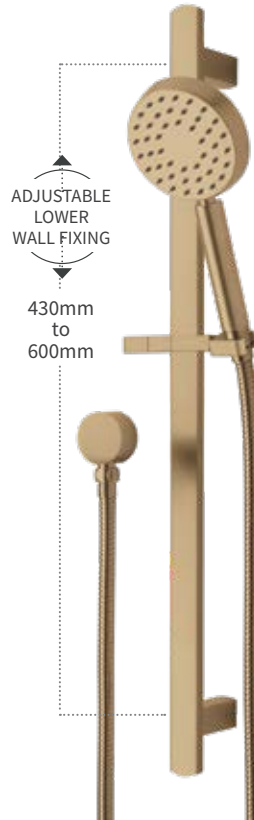

NORTH
Sink Mixer
Brushed Brass
NRT11BB
(AP) (PVD) (10) (W) (S)
Min. Pressure 35kPa
WELS: Mains 4 Star; 7.5L/min
Low/Unequal 4 Star; 7.5L/min

NORTH
High Rise Basin Mixer
Brushed Brass
NRT22BB
(AP) (PVD) (10) (W)
Min. Pressure 35kPa
WELS: Mains 4 Star; 7L/min
Low/Unequal 4 Star; 7L/min
Spout Height: 240mm

ADJUSTABLE
LOWER
WALL FIXING
430mm
to
600mm

NORTH
Slide Shower
Brushed Brass
NRT61RBB
(AP) (PVD) (10)
Min. Pressure 35kPa
WELS: Mains 3 Star; 8L/min
Low/Unequal 1 Star; 14L/min
Adjustable lower wall fixing