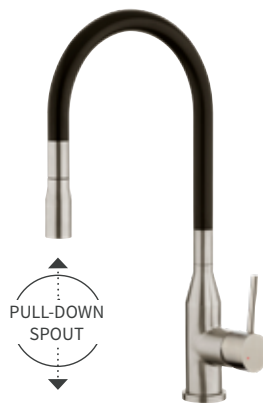

PURITY Minimal
Gooseneck Black Spout
Pull-Down Sink Mixer
Brushed Stainless/Black
PUR012

(MP) (304) (CC) (10)

Min. Pressure 150kPa
WELS: Mains 4 Star; 7.5L/min
+300mm Pull-Down Spout