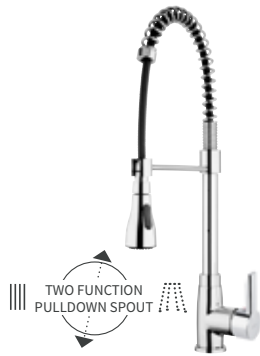

DIRECT Sink Mixer
Chrome
AP 10
Min. Pressure 35kPa
WELS: Mains 3 Star; 8.5L/min
Low/Unequal 5 Star; 5.5L/min
Product code: **DR01**

DIRECT Coil Sink Mixer
Chrome
MP 10
Min. Pressure 150kPa
WELS: Mains 4 Star; 7.0L/min
Product code: **DR01C**