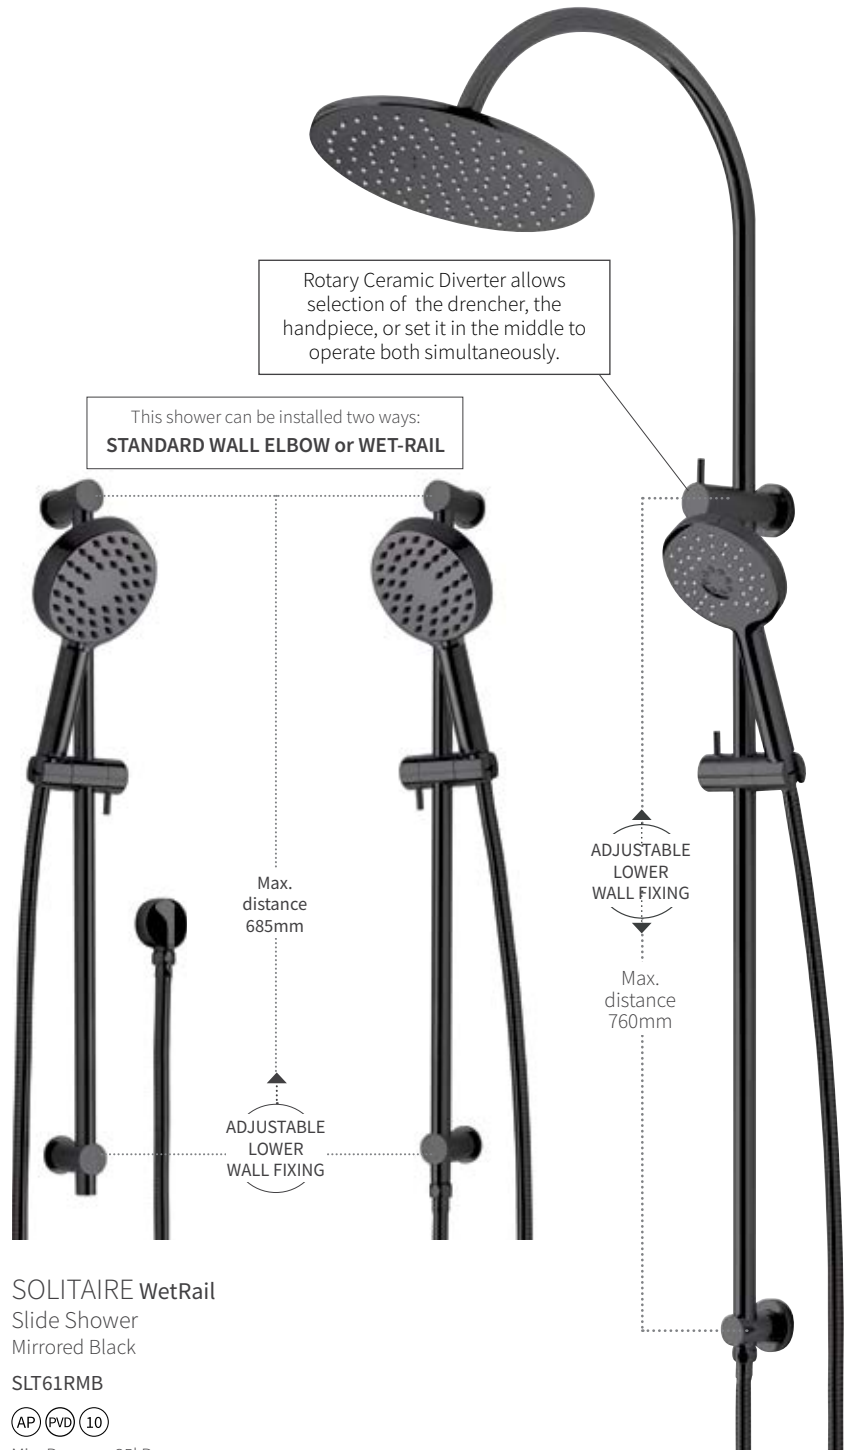

Rotary Ceramic Diverter allows selection of the drencher, the handpiece, or set it in the middle to operate both simultaneously.

This shower can be installed two ways:
STANDARD WALL ELBOW or WET-RAIL

Max. distance 685mm

ADJUSTABLE LOWER WALL FIXING

ADJUSTABLE LOWER WALL FIXING

Max. distance 760mm

SOLITAIRE WetRail
Slide Shower
Mirrored Black
SLT61RMB
AP PVD 10
Min. Pressure 35kPa
WELS: Mains 3 Star; 8L/min
Low/Unequal 1 Star; 14L/min
Adjustable lower wall fixing, max 685mm

SOLITAIRE
Double Head Shower
Mirrored Black
SLT73RMB
MP PVD 10
Min. Pressure 150kPa
WELS Rating: 3 Star; 8.5L/min
Top Entry Plumbing Connection
3 Function Handpiece
Adjustable wall fixings, max 760mm

SOLITAIRE