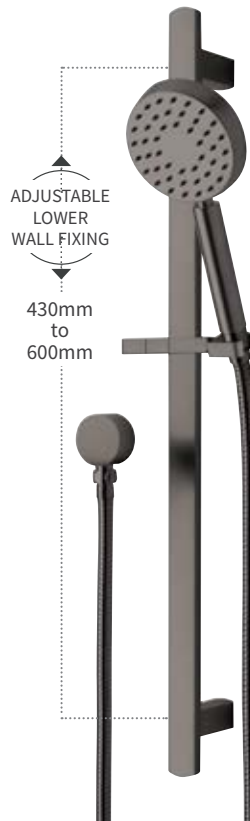

ADJUSTABLE
LOWER
WALL FIXING

430mm
to
600mm